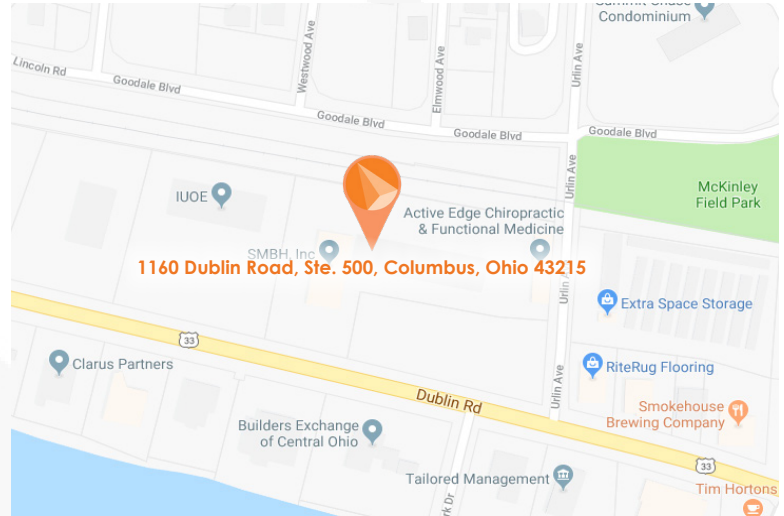

# DIRECTIONS TO NORTHWEST COMMERCIAL DIVISION

**1160 DUBLIN ROAD, STE. 500  
COLUMBUS, OH 43215**

*We are located on Dublin Road  
off of Urlin Avenue just southwest of  
McKinley Field Park.*

## FROM THE WEST

- Head southwest on 1-670 W
- Take exit 1B for Grandview Ave
- Turn right onto Grandview Ave
- Turn left onto Dublin Rd (Pass by Wendy's on right)
- Turn right onto Urlin Ave
- Destination will be on the left

## FROM THE EAST

- Head east on 1-670 E
- Take exit 1 for Grandview Ave
- Use any lane to turn right onto Grandview Ave
- Turn left onto Dublin Rd (Pass by Wendy's on right)
- Turn right onto Urlin Ave
- Destination will be on the left

Look for our separate entrance on the West side of the building.

1160 DUBLIN ROAD, SUITE 500 | COLUMBUS, OH 43215  
P. 614-515-5298 | F. 866-936-7806  
commercial@nwttitle.com | www.nwttitle.com

*Northwest Title: Pointing you in the right direction...*